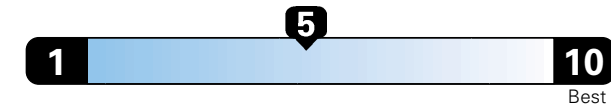

2019 MODEL YEAR

Jeep COMPASS LATITUDE 4X4

For more information visit: www.jeep.com
or call 1-877-IAM-JEEP

FCA US LLC

THIS VEHICLE IS MANUFACTURED TO MEET SPECIFIC UNITED STATES REQUIREMENTS. THIS VEHICLE IS NOT MANUFACTURED FOR SALE OR REGISTRATION OUTSIDE OF THE UNITED STATES.

MANUFACTURER'S SUGGESTED RETAIL PRICE OF THIS MODEL INCLUDING DEALER PREPARATION

Base Price: $25,095

JEOP COMPASS LATITUDE 4X4
Exterior Color: Diamond Black Crystal Pearl-Coat Exterior Paint
Interior Color: Black Interior Color
Interior: Premium Cloth / Vinyl Bucket Seats
Engine: 2.4L I4 M-Air Engine
Transmission: 9-Speed 948TE FWD/AWD Automatic Transmission
STANDARD EQUIPMENT (UNLESS REPLACED BY OPTIONAL EQUIPMENT)

FUNCTIONAL/SAFETY FEATURES
Advanced Multistage Front Airbags
Supplemental Side-Curtain Front and Rear Airbags
Supplemental Front Seat-Mounted Side Airbags
Pushbutton Start
Automatic Headlamps
Speed Control
Speed Sensitive Power Locks
ParkView® Rear Back-Up Camera
Rear Window Defroster
Deep Tint Sunscreen Glass
Selec-Terrain® System
Fog and Cornering Lamps
Rear View Day / Night Mirror
Remote Proximity Keyless Entry

INTERIOR FEATURES
Uconnect® 4 with 7-Inch Display
SiriusXM® with 1-Year Radio Sub Call 800-643-2112
Apple CarPlay®
Google Android Auto™
Bluetooth® Streaming Audio
Leather-Wrapped Steering Wheel
Steering Wheel Mounted Audio Controls
Cluster 3.5-Inch Black / White Driver Info Display
Ambient LED Interior Lighting
Illuminated Entry
Tilt / Telescope Steering Column
Power Front Windows w/ 1-Touch Up and Down Feature
Manual 6-Way Driver / Passenger Seats
Rear 60 / 40 Folding Seat
Height-Adjustable Front Shoulder Belts
6-Speakers